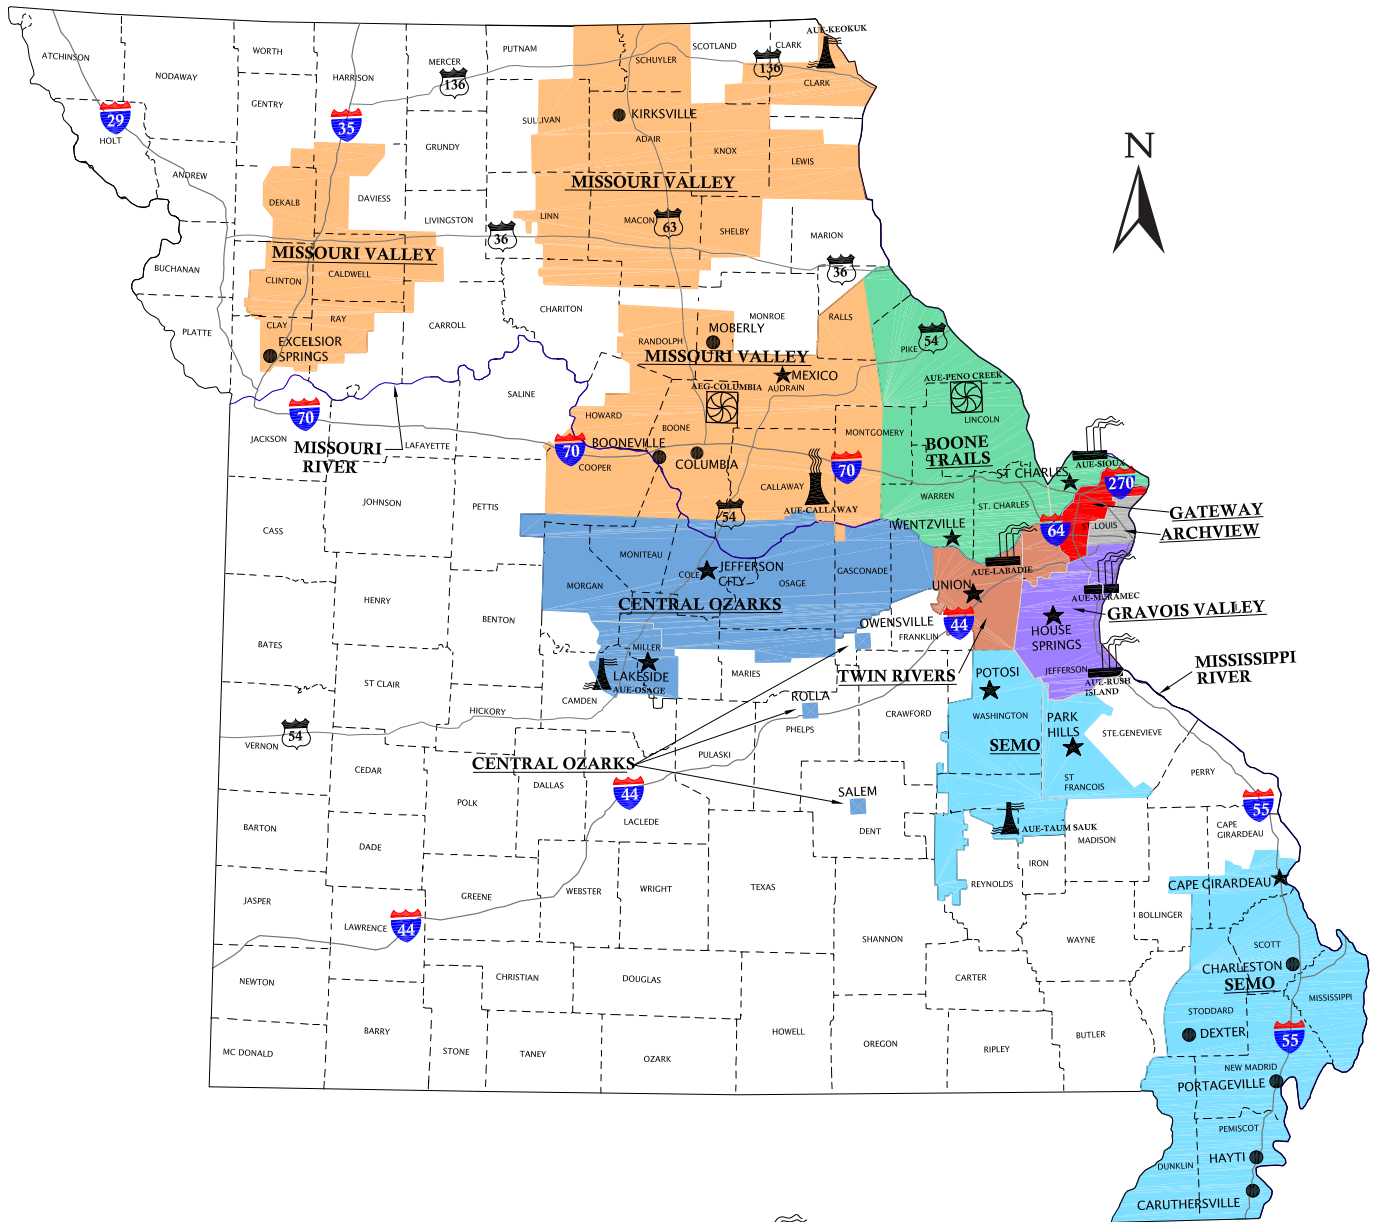

Missouri Service Divisions

- | | | | |
|---|----------------------------------|---|----------------------|
|  | INTERSTATE HWY |  | FOSSIL PLANT |
|  | STATE HWY |  | NUCLEAR PLANT |
|  | DIVISION OFFICE/OPERATING CENTER |  | HYDRO PLANT |
|  | DIVISION HEADQUARTERS |  | CTG GENERATING PLANT |